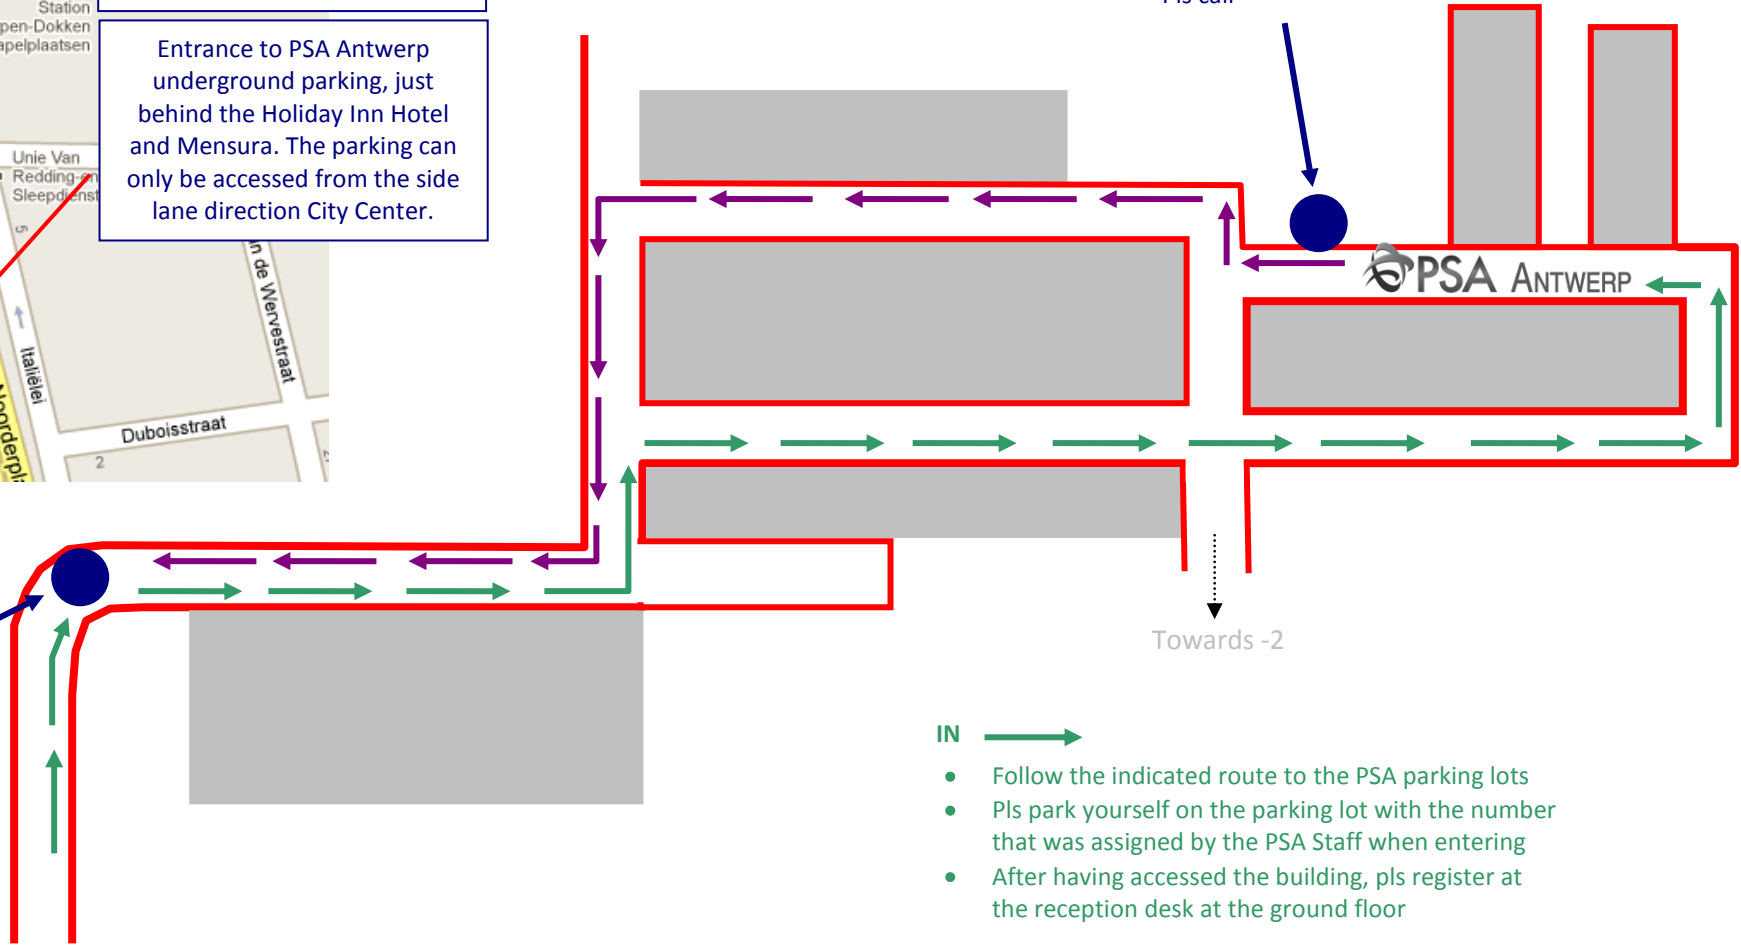

**PSA Antwerp parking  
Entrance via Italiëlei**

Entrance to PSA Antwerp underground parking, just behind the Holiday Inn Hotel and Mensura. The parking can only be accessed from the side lane direction City Center.

- Entrance PSA Parking
- Pls call

- Entrance PSA Building
- Pls call

**IN** →

- Follow the indicated route to the PSA parking lots
- Pls park yourself on the parking lot with the number that was assigned by the PSA Staff when entering
- After having accessed the building, pls register at the reception desk at the ground floor

**OUT** →

- Pls follow the indicated route to the exit
- Key in the number that was provided at the reception when checking out